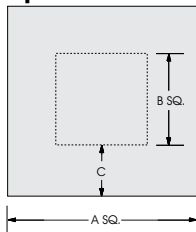

Size	Housing O.D. A	Overall Width B	Overall Height C	D	No. Tiers	E (Curb Cap I.D.)	W	L	Filters (Qty)
9	24-1/2	32	28-1/2	16	3	24 x 24	12	10-1/2	16 x 20 (4)
10	28-1/2	36	28-1/2	16	3	28 x 28	13-1/4	11-5/8	16 x 25 (4)
12	28-1/2	36	28-1/2	16	3	28 x 28	15-7/8	13-5/8	16 x 25 (4)
15	32-1/2	40	30	21-1/2	4	32 x 32	18-3/4	16-1/4	21-1/2 x 28 (4)
18	36-1/2	44-1/4	35	26-1/2	5	36 x 36	22-1/4	19	24 x 30 (4)
20	51-1/4	59	47	26-1/2	5	51 x 51	23-3/16	25	25-1/2 x 45-1/2 (8)

## Roof Curb Dimensional Data

Size	Prefab Curb O.D. A	Prefab Curb I.D. B	Curb Height C	E	F	G	H	I
9	22-3/4	19-1/2	8	7	1-1/2	1-1/2	16	19
10	26-1/2	23-1/2	8	7	1-1/2	1-1/2	20	23
12	26-1/2	23-1/2	8	7	1-1/2	1-1/2	20	23
15	30-1/2	27-1/2	8	7	1-1/2	1-1/2	24	27
18	34-5/8	31-3/8	8	7	1-1/2	1-1/2	27	30
20	49	46	8	7	1-1/2	1-1/2	42	45

## Duct Adaptor Dimensional Data

Size	A Sq.	B Sq.	C (Out to In)
9	18-1/2	14-1/2	2
10	22-1/2	18-1/2	2
12	22-1/2	18-1/2	2
15	26-1/2	20-1/2	3
18	30-1/2	24-1/2	3
20	45	30	7-1/2

FAN SPECIFICATIONS									MOTOR SPECIFICATIONS				
Line	Qty.	Model No.	Tag	CFM	SP	Fan RPM	BHP	Sones	HP	Volts	Phase	Hertz	Encl
1													
2													
3													