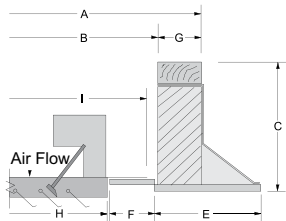

## STANDARD FEATURES

- AMCA Air Licensed.
- cULus Listed - Standard 705 (Optional).
- Disconnect standard (Except two speed and explosion proof).
- Heavy-gauge galvanized construction (Louvered Aluminum).
- Statically and dynamically balanced forward curved wheel.
- Variable pitch drives standard.
- Drives sized for a minimum of 150% of drive horsepower.
- 5-year fan, and 1-year motor warranty.
- Heavy-duty L50 200,000 hour rated pillow block bearings.
- Low profile.
- Integral deep spun inlet.

Size	Housing O.D. A	Overall Width B	Overall Height C	D	No. Tiers	E (Curb Cap I.D.)	W	L	Filters (Qty)
9	24-1/2	32	28-1/2	16	3	24 x 24	12	10-1/2	16 x 20 (4)
10	28-1/2	36	28-1/2	16	3	28 x 28	13-1/4	11-5/8	16 x 25 (4)
12	28-1/2	36	28-1/2	16	3	28 x 28	15-7/8	13-5/8	16 x 25 (4)
15	32-1/2	40	30	21-1/2	4	32 x 32	18-3/4	16-1/4	21-1/2 x 28 (4)
18	36-1/2	44-1/4	35	26-1/2	5	36 x 36	22-1/4	19	24 x 30 (4)
20	51-1/4	59	47	26-1/2	5	51 x 51	23-3/16	25	25-1/2 x 45-1/2 (8)

## Roof Curb Dimensional Data

Size	Prefab Curb O.D. A	Prefab Curb I.D. B	Curb Height C	E	F	G	H	I
9	22-3/4	19-1/2	8	7	1-1/2	1-1/2	16	19
10	26-1/2	23-1/2	8	7	1-1/2	1-1/2	20	23
12	26-1/2	23-1/2	8	7	1-1/2	1-1/2	20	23
15	30-1/2	27-1/2	8	7	1-1/2	1-1/2	24	27
18	34-5/8	31-3/8	8	7	1-1/2	1-1/2	27	30
20	49	46	8	7	1-1/2	1-1/2	42	45

## Duct Adaptor Dimensional Data

Size	A Sq.	B Sq.	C (Out to In)
9	18-1/2	14-1/2	2
10	22-1/2	18-1/2	2
12	22-1/2	18-1/2	2
15	26-1/2	20-1/2	3
18	30-1/2	24-1/2	3
20	45	30	7-1/2

FAN SPECIFICATIONS									MOTOR SPECIFICATIONS				
Line	Qty.	Model No.	Tag	CFM	SP	Fan RPM	BHP	Sones	HP	Volts	Phase	Hertz	Encl
1													
2													
3													