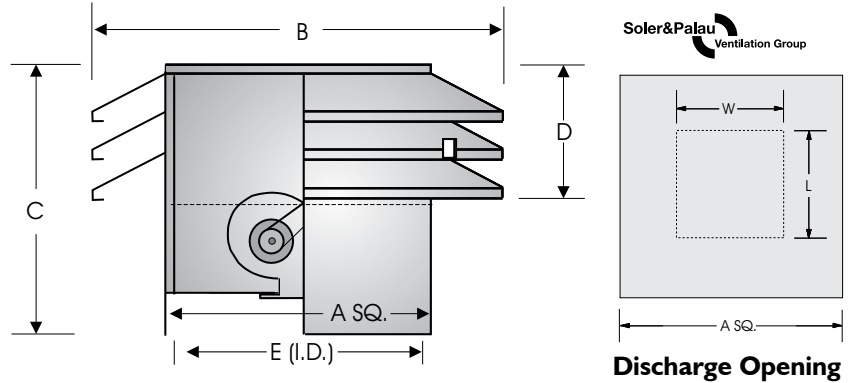

## STANDARD FEATURES

- AMCA Air Licensed.
- cULus Listed - Standard 705 (Optional).
- Disconnect standard (Except two speed and explosion proof).
- Heavy-gauge galvanized construction (Louvered Aluminum).
- Statically and dynamically balanced forward curved wheel.
- Variable pitch drives standard.
- Drives sized for a minimum of 150% of drive horsepower.
- 5-year fan, and 1-year motor warranty.
- Heavy-duty L50 200,000 hour rated pillow block bearings.
- Low profile.
- Integral deep spun inlet.

Size	Housing O.D. A	Overall Width B	Overall Height C	D	No. Tiers	E (Curb Cap I.D.)	W	L	Filters (Qty)
9	24-1/2	32	28-1/2	16	3	24 x 24	12	10-1/2	16 x 20 (4)
10	28-1/2	36	28-1/2	16	3	28 x 28	13-1/4	11-5/8	16 x 25 (4)
12	28-1/2	36	28-1/2	16	3	28 x 28	15-7/8	13-5/8	16 x 25 (4)
15	32-1/2	40	30	21-1/2	4	32 x 32	18-3/4	16-1/4	21-1/2 x 28 (4)
18	36-1/2	44-1/4	35	26-1/2	5	36 x 36	22-1/4	19	24 x 30 (4)
20	51-1/4	59	47	26-1/2	5	51 x 51	23-3/16	25	25-1/2 x 45-1/2 (8)

## Roof Curb Dimensional Data

Size	Prefab Curb O.D. A	Prefab Curb I.D. B	Curb Height C	E	F	G	H	I
9	22-3/4	19-1/2	8	7	1-1/2	1-1/2	16	19
10	26-1/2	23-1/2	8	7	1-1/2	1-1/2	20	23
12	26-1/2	23-1/2	8	7	1-1/2	1-1/2	20	23
15	30-1/2	27-1/2	8	7	1-1/2	1-1/2	24	27
18	34-5/8	31-3/8	8	7	1-1/2	1-1/2	27	30
20	49	46	8	7	1-1/2	1-1/2	42	45

## Duct Adaptor Dimensional Data

Size	A Sq.	B Sq.	C (Out to In)
9	18-1/2	14-1/2	2
10	22-1/2	18-1/2	2
12	22-1/2	18-1/2	2
15	26-1/2	20-1/2	3
18	30-1/2	24-1/2	3
20	45	30	7-1/2

FAN SPECIFICATIONS									MOTOR SPECIFICATIONS				
Line	Qty.	Model No.	Tag	CFM	SP	Fan RPM	BHP	Sones	HP	Volts	Phase	Hertz	Encl
1													
2													
3													