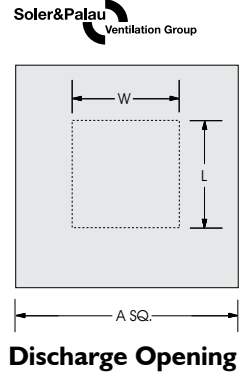

Size	Housing O.D. A	Overall Width B	Overall Height C	D	E (Curb Cap I.D.)	W	L	Filters (Qty)
9	24-1/2	33-1/2	26-1/2	10-1/2	24 x 24	12	10-1/2	16 x 20 (4)
10	28-1/2	38-1/2	28-1/4	12-1/2	28 x 28	13-1/4	11-5/8	16 x 25 (4)
12	28-1/2	38-1/2	28-1/4	12-1/2	28 x 28	15-7/8	13-5/8	16 x 25 (4)
15	32-1/2	46-1/2	26	16	32 x 32	18-3/4	16	16 x 25 (4)
18	36-1/2	46-1/2	30	20	36 x 36	22-1/4	19-1/8	20 x 25 (4)
20	51-1/4	70	43	21	51 x 51	23-3/16	25	20 x 25 (8)

## Duct Adaptor Dimensional Data

Size	A Sq.	B Sq.	C (Out to In)
9	18-1/2	14-1/2	2
10	22-1/2	18-1/2	2
12	22-1/2	18-1/2	2
15	26-1/2	20-1/2	3
18	30-1/2	24-1/2	3
20	45	30	7-1/2

FAN SPECIFICATIONS										MOTOR SPECIFICATIONS				
Line	Qty.	Model No.	Tag	CFM	SP	Fan RPM	BHP	Sones	HP	Volts	Phase	Hertz	Encl	
1														
2														
3														