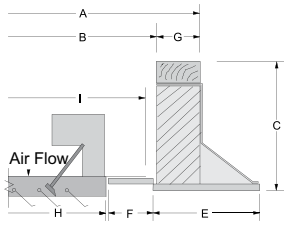

## STANDARD FEATURES

- AMCA Air Licensed.
- cULus Listed - Standard 705 (optional).
- Disconnect standard (Except two speed and explosion proof).
- Heavy-gauge galvanized construction.
- Statically and dynamically balanced forward curved wheel.
- Variable pitch drives standard.
- Drives sized for a minimum of 150% of drive horsepower.
- 5-year fan, and 1-year motor warranty.
- Heavy-duty L50 200,000 hour rated pillow block bearings.
- Low profile.
- Integral deep spun inlet.

Size	Housing O.D. A	Overall Width B	Overall Height C	D	E (Curb Cap I.D.)	W	L	Filters (Qty)
9	24-1/2	33-1/2	26-1/2	10-1/2	24 x 24	12	10-1/2	16 x 20 (4)
10	28-1/2	38-1/2	28-1/4	12-1/2	28 x 28	13-1/4	11-5/8	16 x 25 (4)
12	28-1/2	38-1/2	28-1/4	12-1/2	28 x 28	15-7/8	13-5/8	16 x 25 (4)
15	32-1/2	46-1/2	26	16	32 x 32	18-3/4	16	16 x 25 (4)
18	36-1/2	46-1/2	30	20	36 x 36	22-1/4	19-1/8	20 x 25 (4)
20	51-1/4	70	43	21	51 x 51	23-3/16	25	20 x 25 (8)

## Roof Curb Dimensional Data

Size	Prefab Curb O.D. A	Prefab Curb I.D. B	Curb Height C	E	F	G	H	I
9	22-3/4	19-1/2	8	7	1-1/2	1-1/2	16	19
10	26-1/2	23-1/2	8	7	1-1/2	1-1/2	20	23
12	26-1/2	23-1/2	8	7	1-1/2	1-1/2	20	23
15	30-1/2	27-1/2	8	7	1-1/2	1-1/2	24	27
18	34-5/8	31-3/8	8	7	1-1/2	1-1/2	27	30
20	49	46	8	7	1-1/2	1-1/2	42	45

## Duct Adaptor Dimensional Data

Size	A Sq.	B Sq.	C (Out to In)
9	18-1/2	14-1/2	2
10	22-1/2	18-1/2	2
12	22-1/2	18-1/2	2
15	26-1/2	20-1/2	3
18	30-1/2	24-1/2	3
20	45	30	7-1/2

FAN SPECIFICATIONS										MOTOR SPECIFICATIONS				
Line	Qty.	Model No.	Tag	CFM	SP	Fan RPM	BHP	Sones	HP	Volts	Phase	Hertz	Encl	
1														
2														
3														