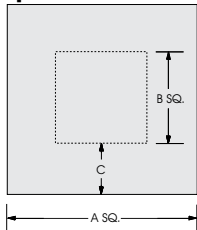

Size	Housing O.D. A	Overall Width B	Overall Height C	D	E (Curb Cap I.D.)	W	L	Filters (Qty)
9	24-1/2	33-1/2	26-1/2	10-1/2	24 x 24	12	10-1/2	16 x 20 (4)
10	28-1/2	38-1/2	28-1/4	12-1/2	28 x 28	13-1/4	11-5/8	16 x 25 (4)
12	28-1/2	38-1/2	28-1/4	12-1/2	28 x 28	15-7/8	13-5/8	16 x 25 (4)
15	32-1/2	46-1/2	26	16	32 x 32	18-3/4	16	16 x 25 (4)
18	36-1/2	46-1/2	30	20	36 x 36	22-1/4	19-1/8	20 x 25 (4)
20	51-1/4	70	43	21	51 x 51	23-3/16	25	20 x 25 (8)

## Roof Curb Dimensional Data

Size	Prefab Curb O.D. A	Prefab Curb I.D. B	Curb Height C	E	F	G	H	I
9	22-3/4	19-1/2	8	7	1-1/2	1-1/2	16	19
10	26-1/2	23-1/2	8	7	1-1/2	1-1/2	20	23
12	26-1/2	23-1/2	8	7	1-1/2	1-1/2	20	23
15	30-1/2	27-1/2	8	7	1-1/2	1-1/2	24	27
18	34-5/8	31-3/8	8	7	1-1/2	1-1/2	27	30
20	49	46	8	7	1-1/2	1-1/2	42	45

## Duct Adaptor Dimensional Data

Size	A Sq.	B Sq.	C (Out to In)
9	18-1/2	14-1/2	2
10	22-1/2	18-1/2	2
12	22-1/2	18-1/2	2
15	26-1/2	20-1/2	3
18	30-1/2	24-1/2	3
20	45	30	7-1/2

FAN SPECIFICATIONS										MOTOR SPECIFICATIONS				
Line	Qty.	Model No.	Tag	CFM	SP	Fan RPM	BHP	Sones	HP	Volts	Phase	Hertz	Encl	
1														
2														
3														