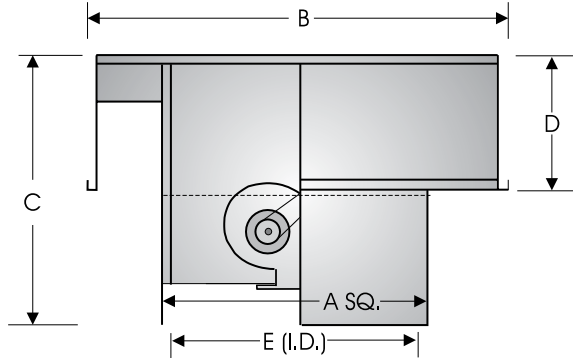

Size	Housing O.D. A	Overall Width B	Overall Height C	D	E (Curb Cap I.D.)	W	L	Filters (Qty)
9	24-1/2	33-1/2	26-1/2	10-1/2	24 x 24	12	10-1/2	16 x 20 (4)
10	28-1/2	38-1/2	28-1/4	12-1/2	28 x 28	13-1/4	11-5/8	16 x 25 (4)
12	28-1/2	38-1/2	28-1/4	12-1/2	28 x 28	15-7/8	13-5/8	16 x 25 (4)
15	32-1/2	46-1/2	26	16	32 x 32	18-3/4	16	16 x 25 (4)
18	36-1/2	46-1/2	30	20	36 x 36	22-1/4	19-1/8	20 x 25 (4)
20	51-1/4	70	43	21	51 x 51	23-3/16	25	20 x 25 (8)

## Roof Curb Dimensional Data

Size	Prefab Curb O.D. A	Prefab Curb I.D. B	Curb Height C	E	F	G	H	I
9	22-3/4	19-1/2	8	7	1-1/2	1-1/2	16	19
10	26-1/2	23-1/2	8	7	1-1/2	1-1/2	20	23
12	26-1/2	23-1/2	8	7	1-1/2	1-1/2	20	23
15	30-1/2	27-1/2	8	7	1-1/2	1-1/2	24	27
18	34-5/8	31-3/8	8	7	1-1/2	1-1/2	27	30
20	49	46	8	7	1-1/2	1-1/2	42	45

## Duct Adaptor Dimensional Data

Size	A Sq.	B Sq.	C (Out to In)
9	18-1/2	14-1/2	2
10	22-1/2	18-1/2	2
12	22-1/2	18-1/2	2
15	26-1/2	20-1/2	3
18	30-1/2	24-1/2	3
20	45	30	7-1/2

FAN SPECIFICATIONS										MOTOR SPECIFICATIONS				
Line	Qty.	Model No.	Tag	CFM	SP	Fan RPM	BHP	Sones	HP	Volts	Phase	Hertz	Encl	
1														
2														
3														